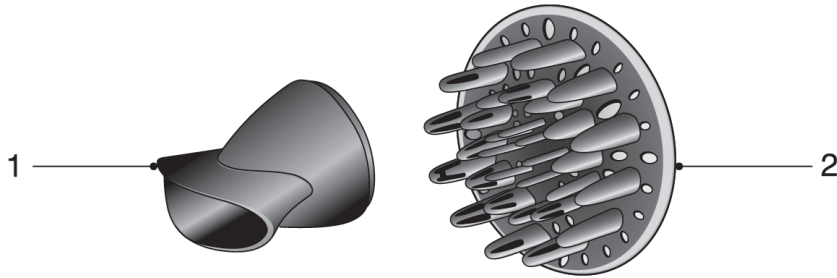

SPARE PARTS

General:

For this hair dryer, only the **spare parts mentioned below** and **directions for use** will be available in the after-sales period.

Pos	Description	Service code
1	Nozzle	4822 479 20258
2	Volume diffuser	4239 021 00000
	Dir. for use: all West European languages	4222 002 22430
	Dir. for use: all East European languages	4222 002 22440
	Dir. for use: language UK only	4222 002 22450