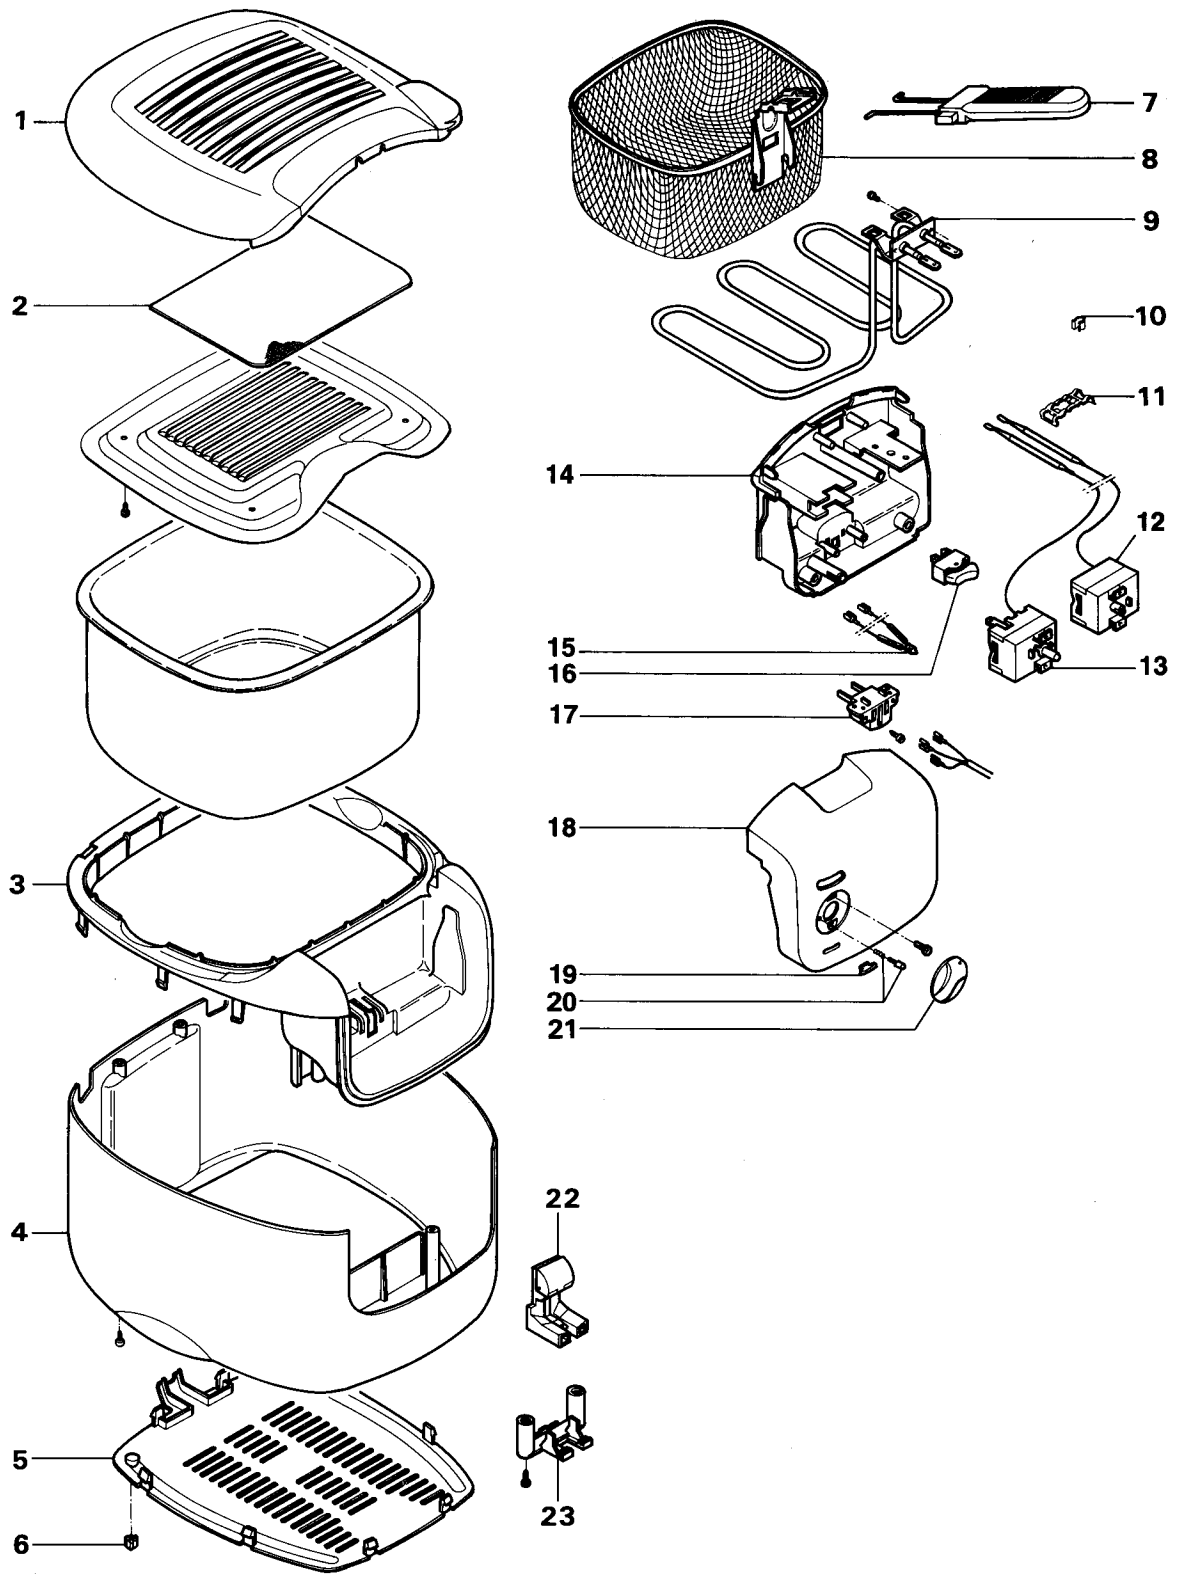

Domestic Appliances and Personal Care

Service Manual

MSH-coding 8824 219 0000
8824 220 0000

PRODUCT INFORMATION

Voltage	: 220-240 V
Frequency	: 50-60 Hz
Coloursetting	: ivory with orange parts
Basket (mesh)	: 6 x 6 mm
HD4219	
Power consumption	: 1550 W
Contents of oil	: 2500 cc
HD4220	
Power consumption	: 2200 W
Contents of oil	: 3500 cc

SERVICE INFORMATION

Thermal fuse cut-off temp.	: 270 °C
Oil temperature	: 185 - 210 °C

HD4219/A HD4220/A

1	4822 442 01019	Lid cover	ivory	10	4822 401 11711	Clamp	
2	4822 480 10195	Filter		11	4822 402 10788	Bracket	
3	4822 441 12011	Upper housing	ivory	12	4822 282 10318	Thermostat	220-240V
4	4822 441 12012	Housing	for HD4219	13	4822 282 10319	Res. Thermostat	220-250V
	4822 441 12013	Housing	for HD4220	14	4822 426 10501	Panel back	ivory
5	4822 442 01021	Bottom cover	ivory	15	4822 134 10096	Lamp unit	
6	4822 462 10956	Foot	white	16	4822 276 13887	Switch 220-250 V	orange
7	4822 498 10661	Handgrip		17	4822 265 11026	Connector	
8	4822 458 10604	Basket	for HD4219	18	4822 426 10502	Panel front	ivory
	4822 458 10605	Basket	for HD4220	19	4822 381 11895	Lens	orange
9	4822 259 10275	Element 230V	for HD4219	20	4822 535 10488	Detent pin + spring	
	4822 259 10276	Element 115V	for HD4219	21	4822 410 11306	Thermostat knob	orange
	4822 259 10277	Element 230V	for HD4220	22	4822 265 11027	Contact block	