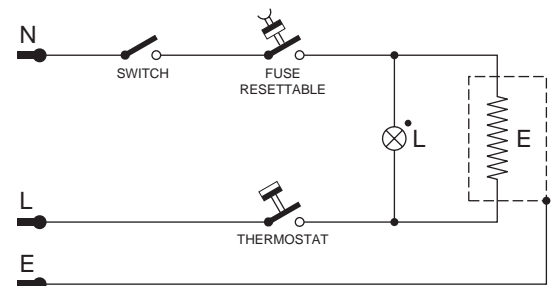

Domestic Appliances and Personal Care

Service Manual

MSH-coding 8824 219 0000
8824 220 0000

PRODUCT INFORMATION

Voltage	: 220-240 V
Frequency	: 50-60 Hz
Coloursetting	: ivory with orange parts
Basket (mesh)	: 6 x 6 mm
HD4219	
Power consumption	: 1550 W
Contents of oil	: 2500 cc
HD4220	
Power consumption	: 2200 W
Contents of oil	: 3500 cc

SERVICE INFORMATION

Thermal fuse cut-off temp.	: 270 °C
Oil temperature	: 185 - 210 °C

HD4219/A HD4220/A

1	4822 442 01019	Lid cover	ivory	10	4822 401 11711	Clamp	
2	4822 480 10195	Filter		11	4822 402 10788	Bracket	
3	4822 441 12011	Upper housing	ivory	12	4822 282 10318	Thermostat	220-240V
4	4822 441 12012	Housing	for HD4219	13	4822 282 10319	Res. Thermostat	220-250V
	4822 441 12013	Housing	for HD4220	14	4822 426 10501	Panel back	ivory
5	4822 442 01021	Bottom cover	ivory	15	4822 134 10096	Lamp unit	
6	4822 462 10956	Foot	white	16	4822 276 13887	Switch 220-250 V	orange
7	4822 498 10661	Handgrip		17	4822 265 11026	Connector	
8	4822 458 10604	Basket	for HD4219	18	4822 426 10502	Panel front	ivory
	4822 458 10605	Basket	for HD4220	19	4822 381 11895	Lens	orange
9	4822 259 10275	Element 230V	for HD4219	20	4822 535 10488	Detent pin + spring	
	4822 259 10276	Element 115V	for HD4219	21	4822 410 11306	Thermostat knob	orange
	4822 259 10277	Element 230V	for HD4220	22	4822 265 11027	Contact block	