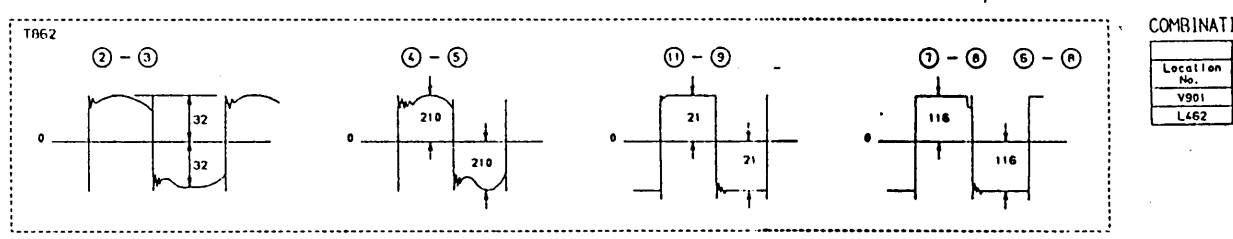

TOSHIBA

FILE NO. 040-9513

SERVICE MANUAL

COLOUR TELEVISION

S5E Chassis

2150RE

PRINTED IN JAPAN, Oct., 1995 (S)

COMBINATION-USE OF PARTS

Location	Part No.	Description	Part No.	Description
V901	23312470	AS1KSU93X1	23312605	AS1JSW90X
L462	23231656	TDY-621VS(SAMSUNG)	23231128	TDY-821DA1(TOCIBA)

U902B CRT DRIVE BOARD PB5835-2

AS1KS93X1VH1
OR AS1JS93X