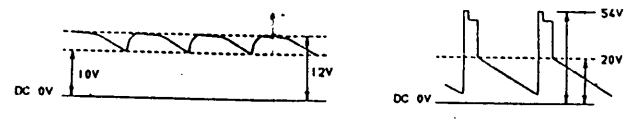

TOSHIBA

FILE NO. 040-9513

SERVICE MANUAL

COLOUR TELEVISION

S5E Chassis

2150RE

PRINTED IN JAPAN, Oct., 1995 (S)

COMBINATION-USE OF PARTS

Location	Part No.	Description	Part No.	Description
V901	23312470	AS1KSU93X1	23312605	AS1JSW90X
L462	23231656	TDY-621VS(SAMSUNG)	23231128	TDY-821DA1(TOCIBA)

U902B CRT DRIVE BOARD PB5835-2

AS1KS93X1VH1
OR AS1JS93X