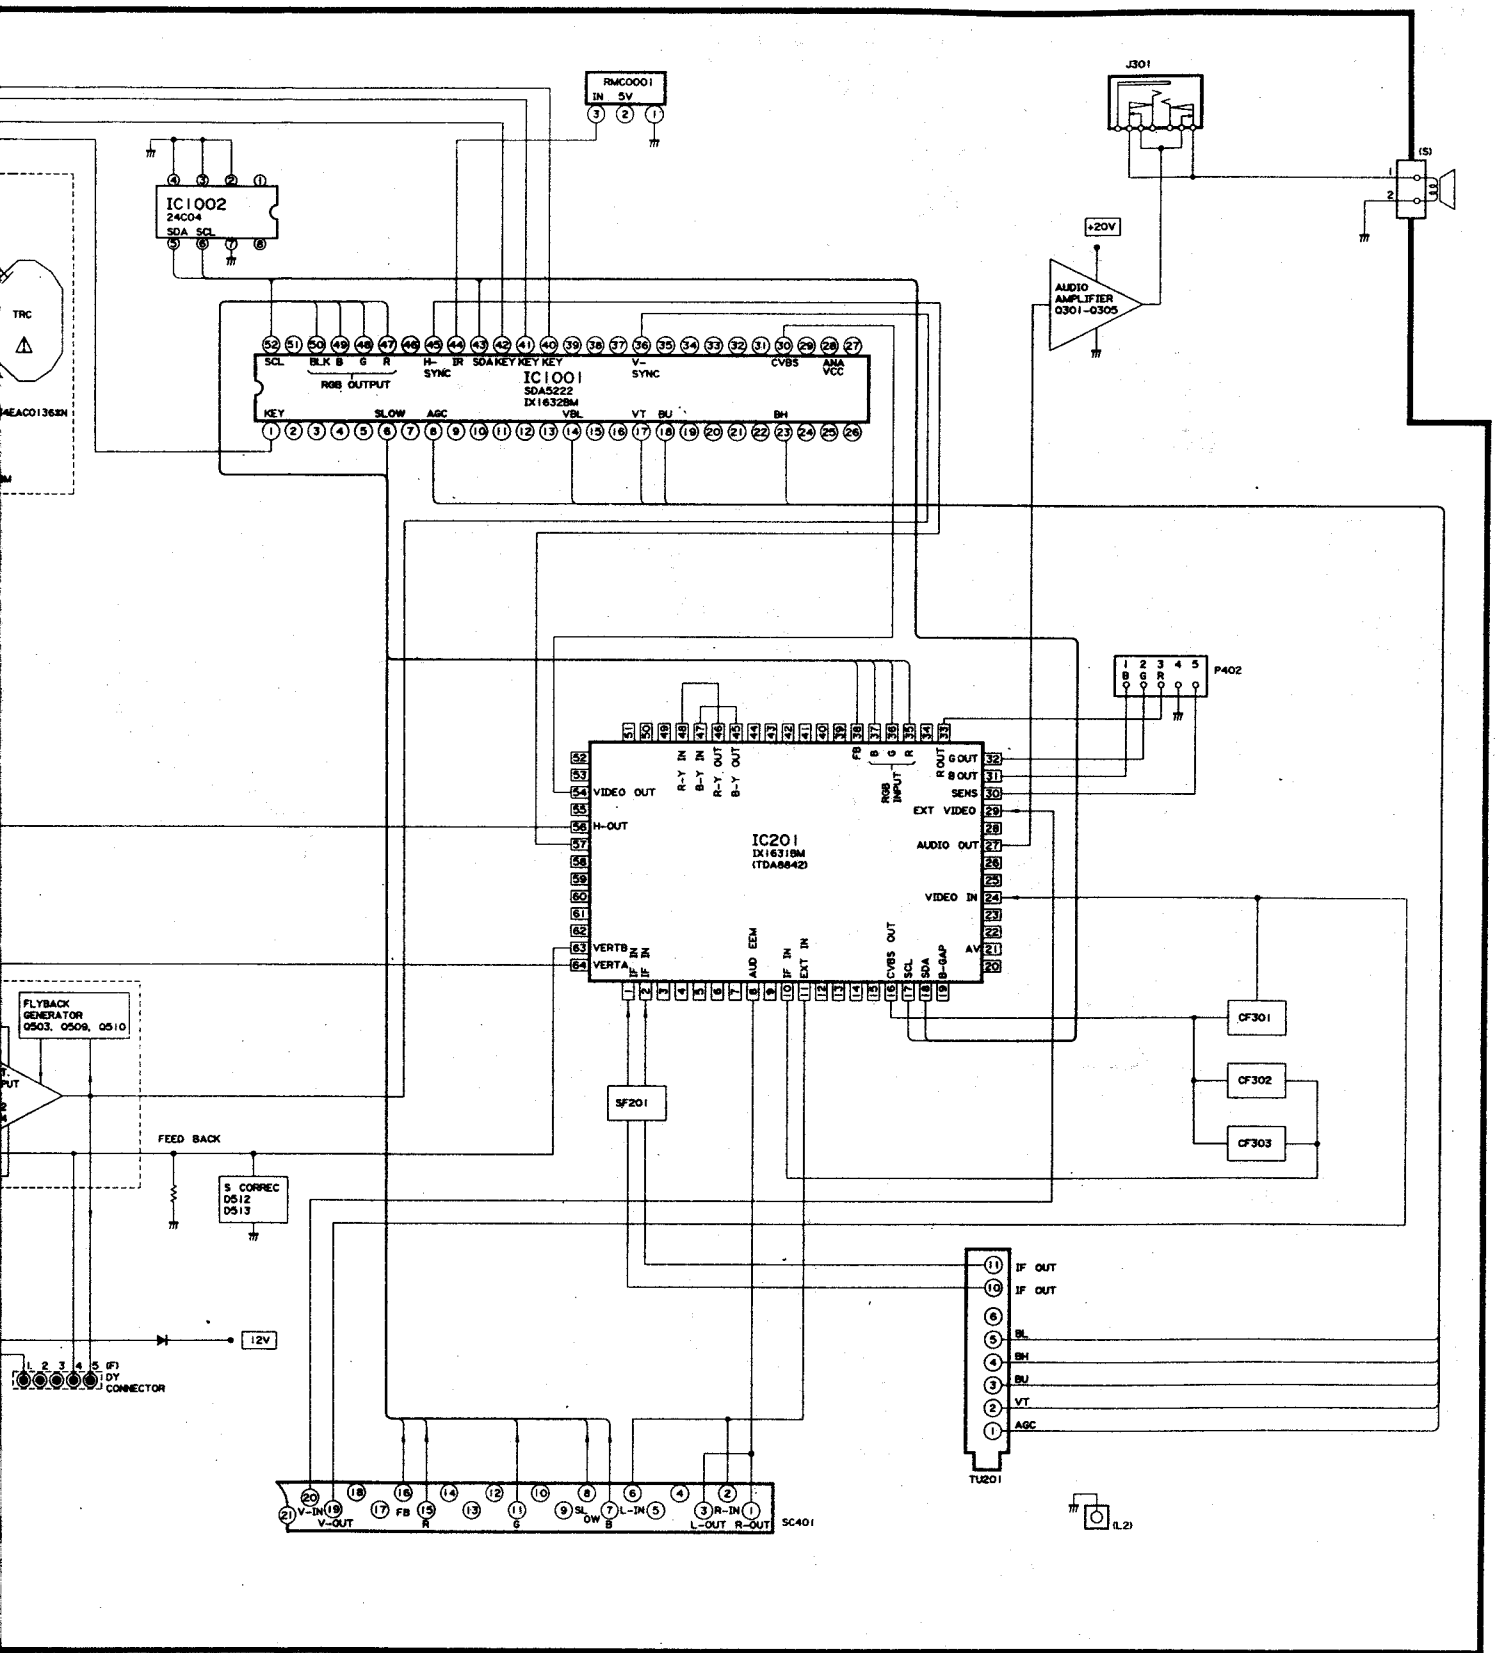

PAL/SECAM SYSTEM COLOUR TELEVISION

MODEL 37DM-23SC

37DM-23SC

WAVE FORMS

①
100 : 1

②
780V p-p
100 : 1

③

④
40.1Vp-p

⑤
1Vp-p

⑥

⑦

⑧
5Vp-p

⑨
50.6Vp-p
100 : 1

REMOTE CONTROL TRANSMITTER CIRCUIT

A B C D E F G H I

1 2 3 4 5 6

BLOCK DIAGRAM

6

7

8

9

10

11