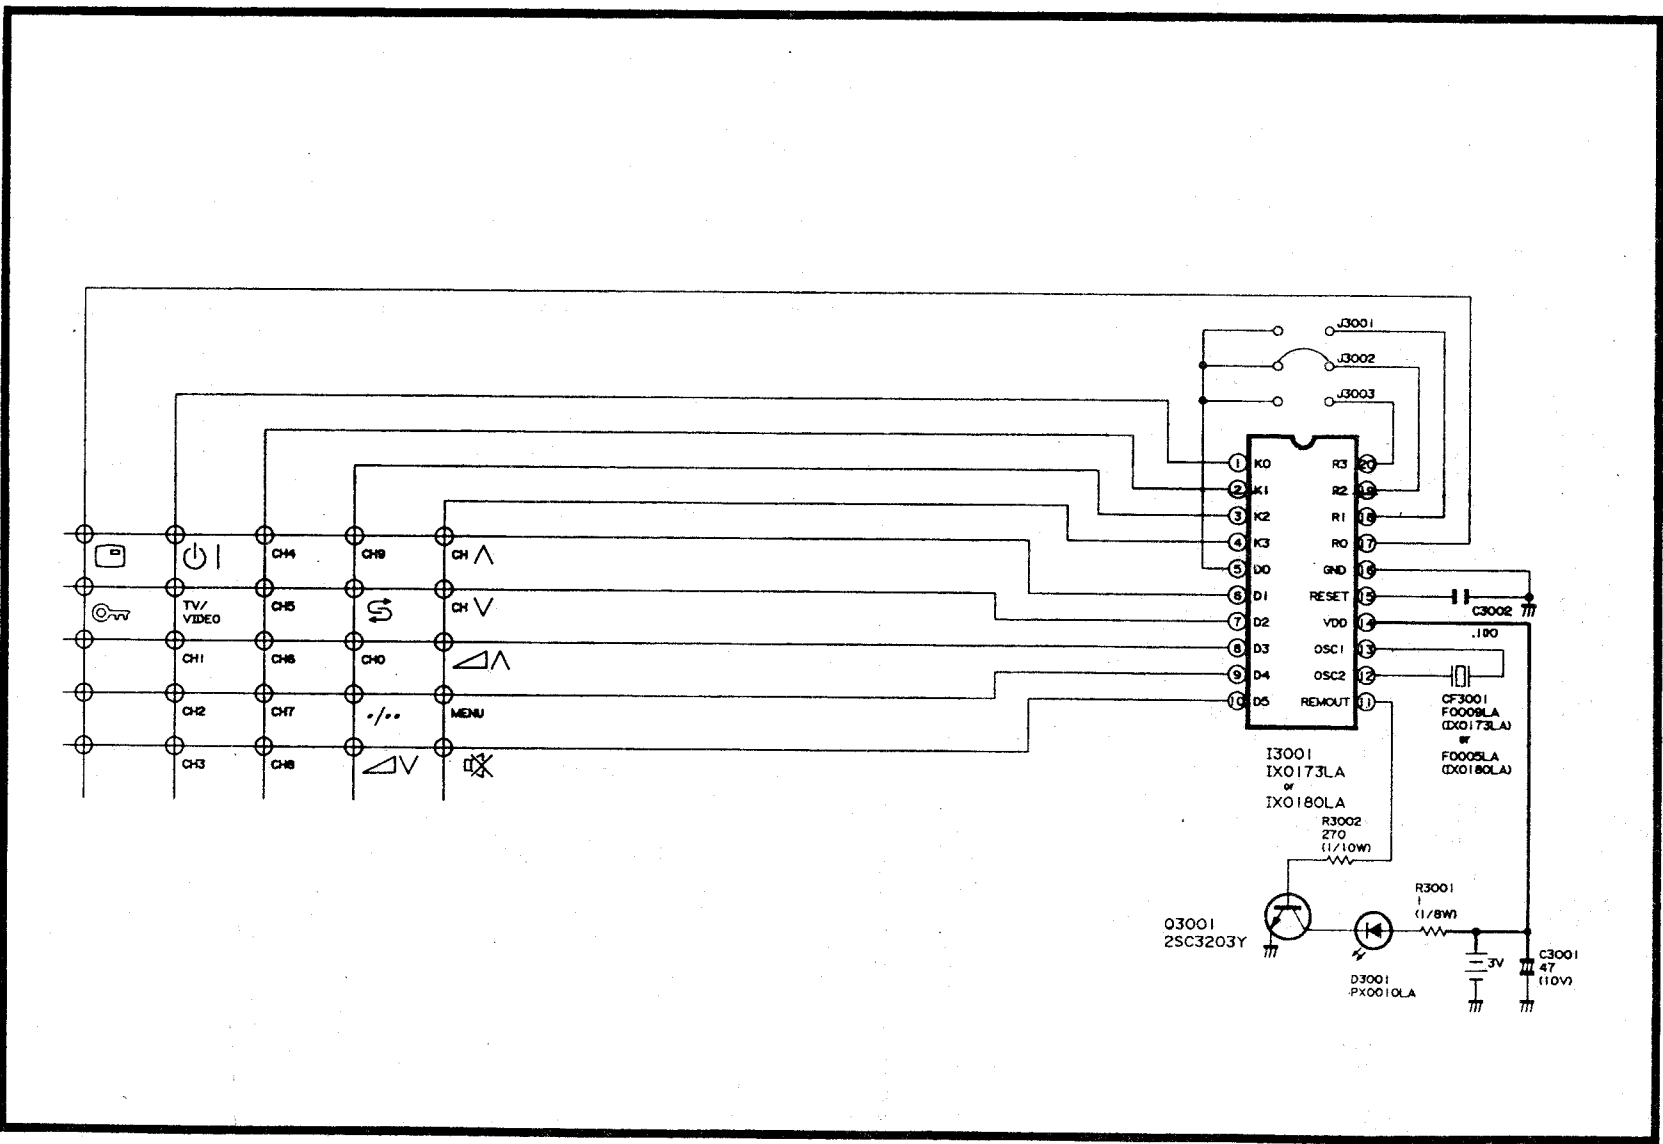

PAL/SECAM SYSTEM COLOUR TELEVISION

MODEL 37DM-23SC

37DM-23SC

WAVE FORMS

①
100 : 1

②
780V p-p
100 : 1

③

④
40.1Vp-p

⑤
1Vp-p

⑥

⑦

⑧
5Vp-p

⑨
50.6Vp-p
100 : 1

REMOTE CONTROL TRANSMITTER CIRCUIT

A B C D E F G H I

1 2 3 4 5 6

BLOCK DIAGRAM

6

7

8

9

10

11