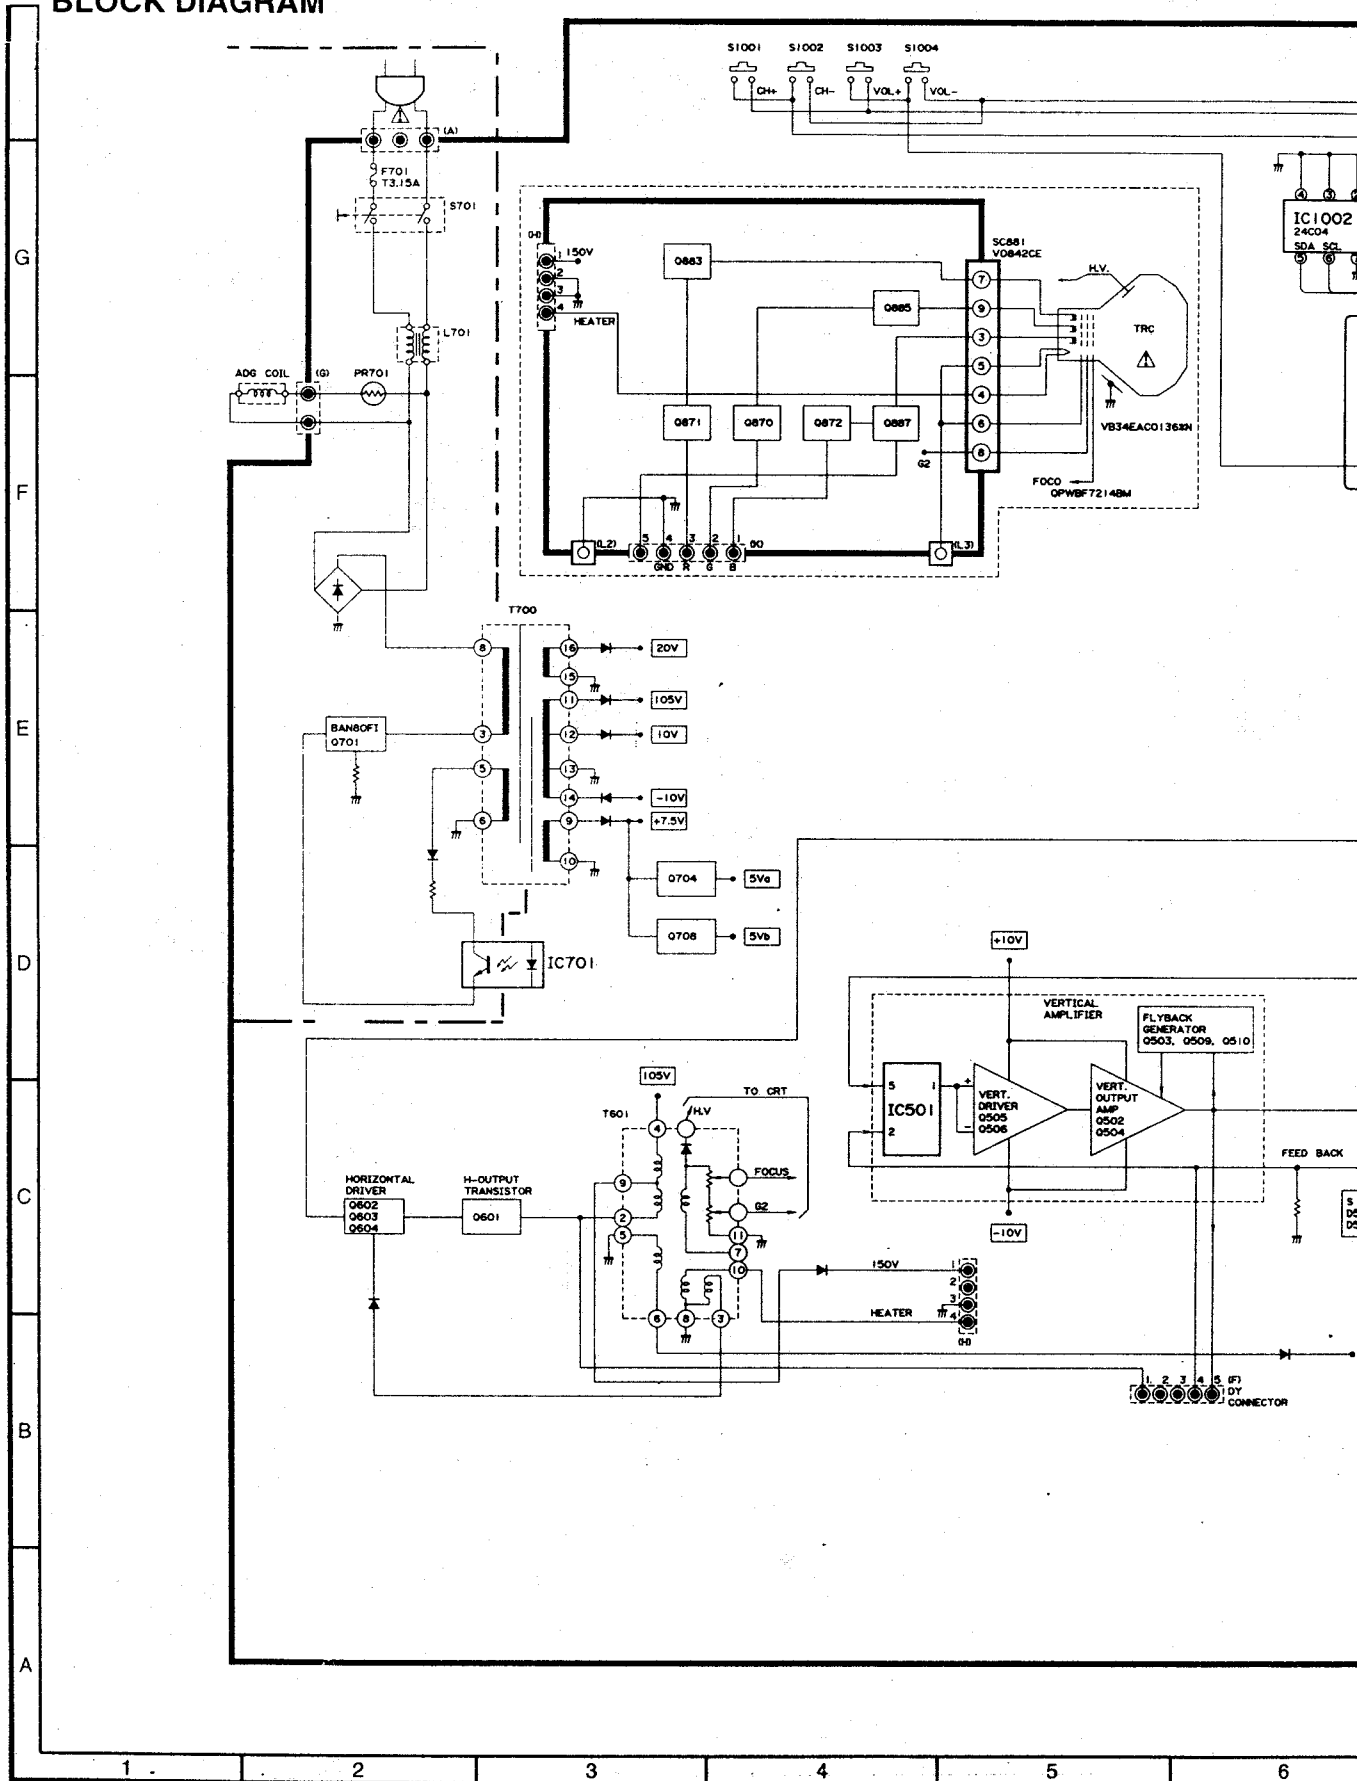

PAL/SECAM SYSTEM COLOUR TELEVISION

MODEL 37DM-23SC

37DM-23SC

WAVE FORMS

①
100 : 1

②
780V p-p
100 : 1

③

④
40.1Vp-p

⑤
1Vp-p

⑥

⑦

⑧
5Vp-p

⑨
50.6Vp-p
100 : 1

REMOTE CONTROL TRANSMITTER CIRCUIT

A B C D E F G H I

1 2 3 4 5 6

BLOCK DIAGRAM

6

7

8

9

10

11