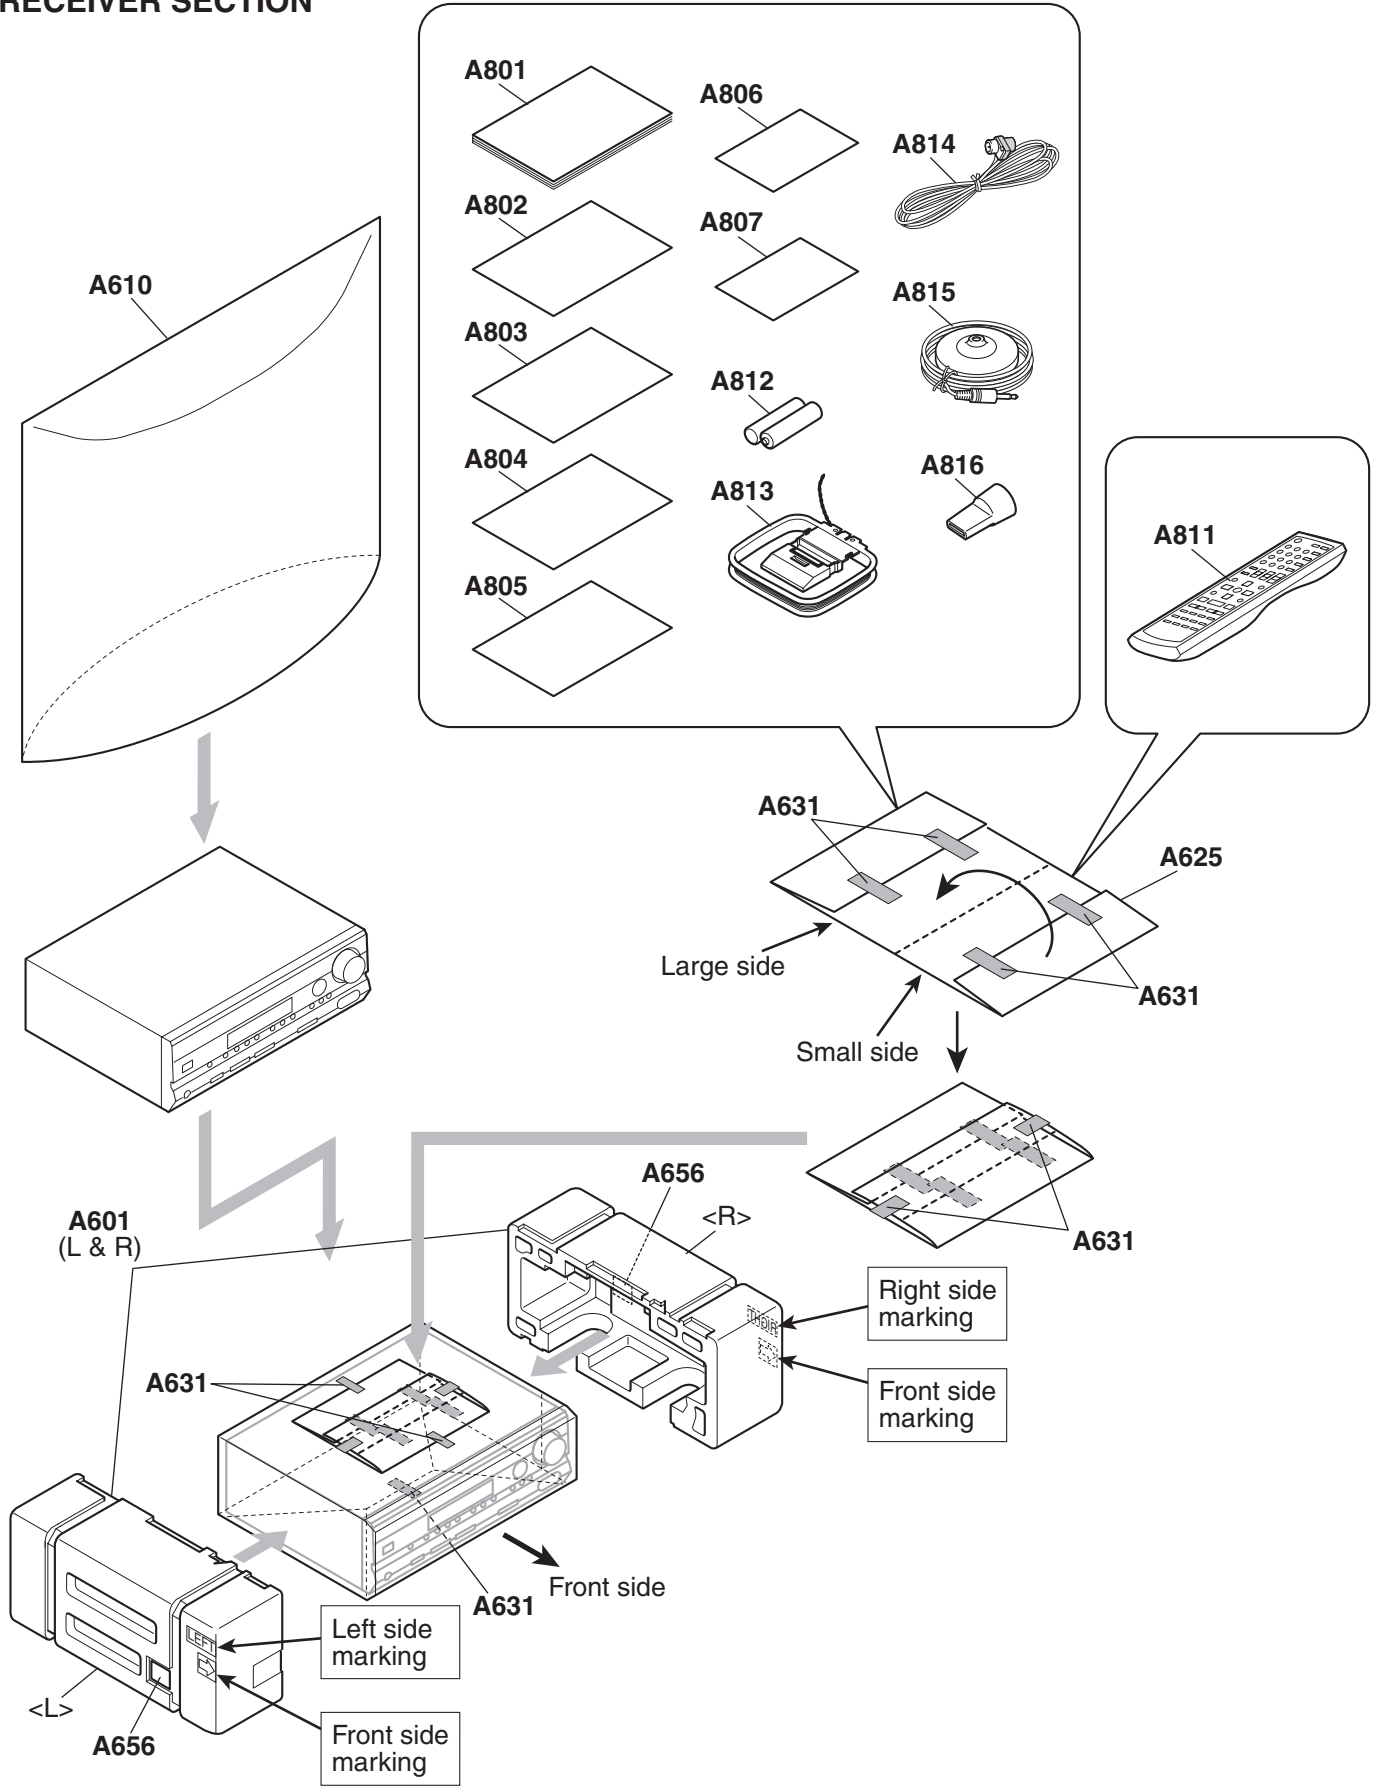

PACKING PROCEDURE-1 RECEIVER SECTION