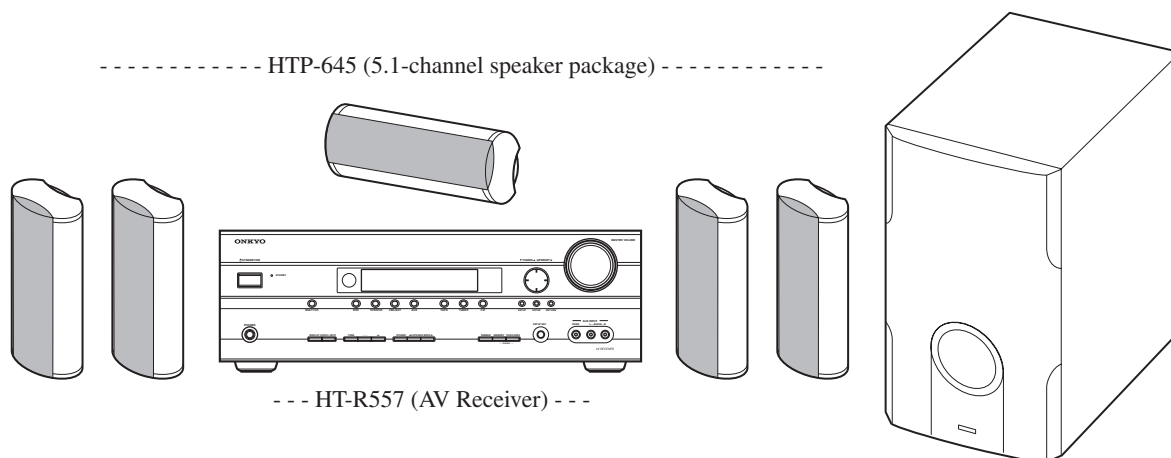

## 5.1-CH HOME THEATER SYSTEM MODEL HT-SR750(B)

**Black model**

B MDD	120V AC, 60Hz
-------	---------------