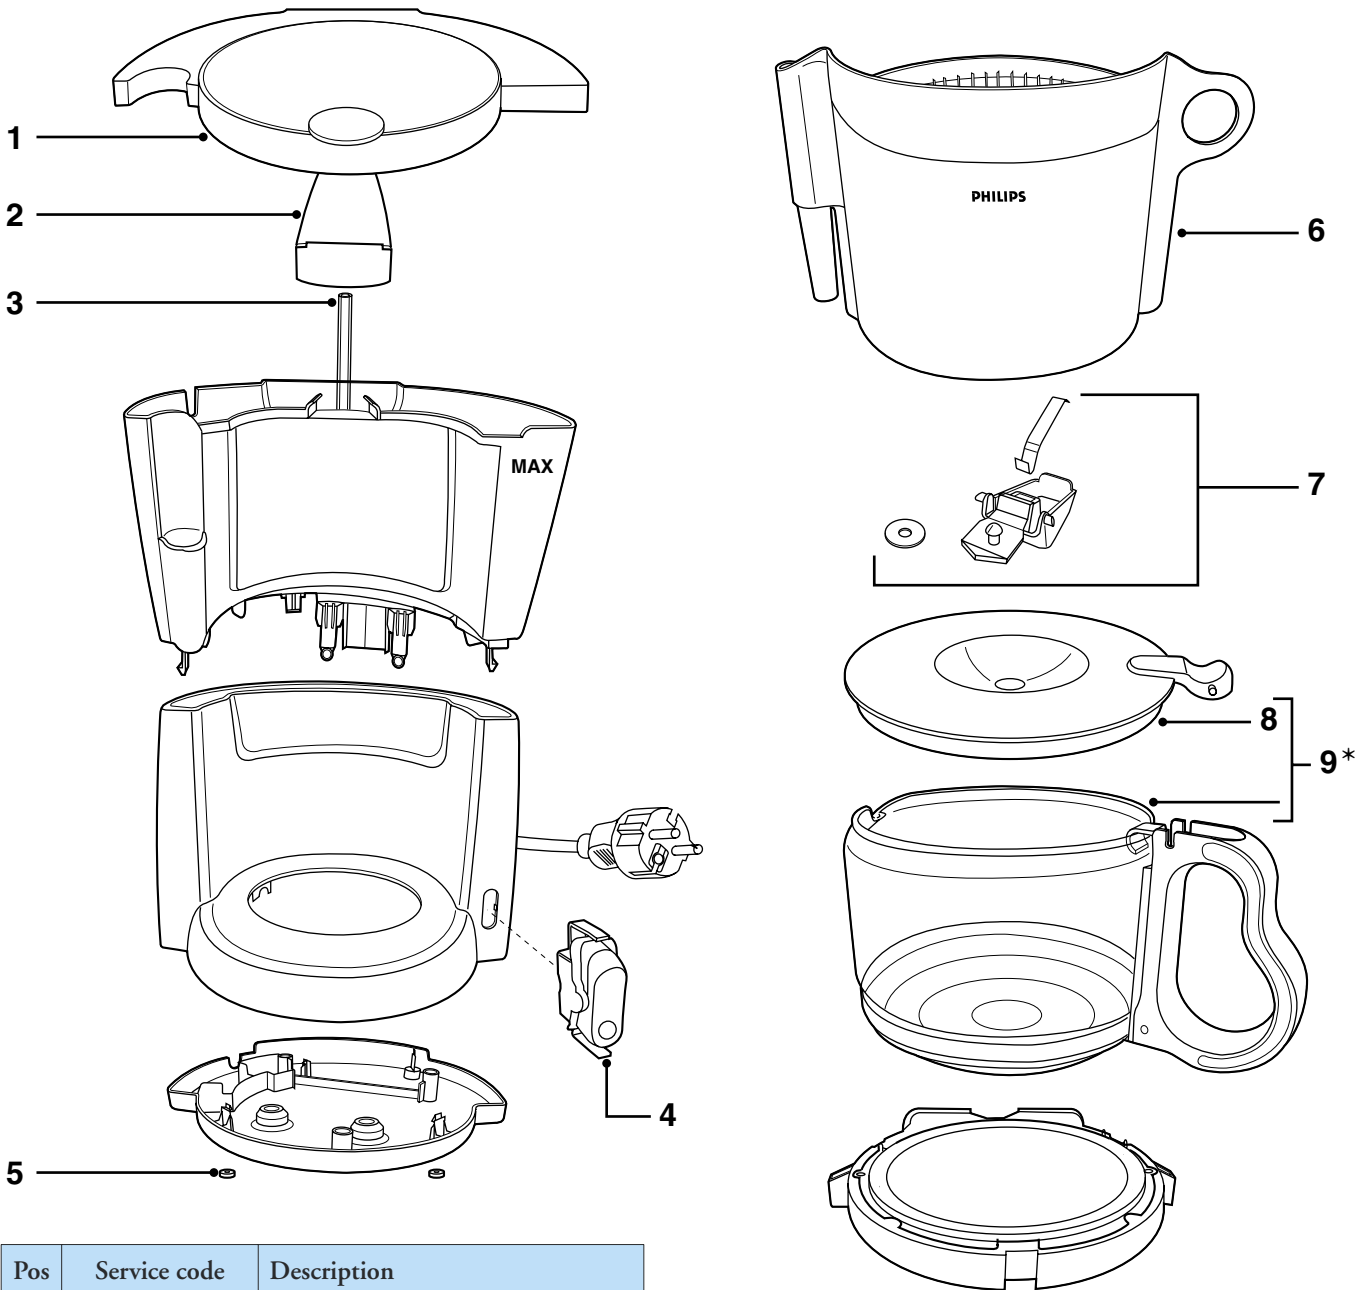

DISASSEMBLY- AND RE-ASSEMBLY ADVISE

- No specific issues.

REPAIR INSTRUCTION

- **Electrical circuit**
When the appliance does not work, check the electrical circuit. If the thermal fuse or thermostat prove defective, the complete pump unit has to be replaced.
- **De-scaling**
If the water system is nearly or less clogged by scale then operate the coffeemaker a few times with vinegar or with a 10-15% solution of either vinegar-acid, citric acid or tartar acid, into cold tap water.
Do not use other de-scaling agents as these may harm the appliance.
If this procedure does not restore the function, then switch off the coffeemaker when the acid has passed through during approximately. 3 min. Keep the appliance in this condition overnight and continue/repeat the cleaning operation. After the de-scaling procedure, operate the coffeemaker twice with tap water in order to rinse away any residual substances.

OPTIONAL (accessories)

- Commercial trade number :
HD7955* (Jug included lid, Black)
HD7956* (Jug included lid, Mineral green)

* Note: Service jugs are not available in the original colours!

PARTS LIST & EXPLODED VIEW

HD7444/52

Pos	Service code	Description	
1	4222 247 35350	Tank lid	Blue
2	4222 247 35340	Spout	Blue
3	4222 247 52530	Spout pipe	
4	4222 246 25590	Switch, 220-230 V	White
5	4213 247 05250	Stud	
6	4222 259 02390	Filter printed	Dutch blue
7	4222 259 00400	Drip stop assy	Black
8	4222 247 35370	Jug lid	Blue
9	4222 259 01490	Jug + Lid	* See note
		(HD7956 Mineral green)	
	4222 259 01510	Jug + Lid	* See note
		(HD7955 Black)	
10	4222 259 20460	Valve + Hose piece assy	
11	4222 247 06440	Hose piece	
12	4222 247 58880	Connection piece	
13	4222 259 33970	Basic pump module III, 230 V	
14	4222 259 34210	Fuse	
15	4222 259 19960	Thermostat	