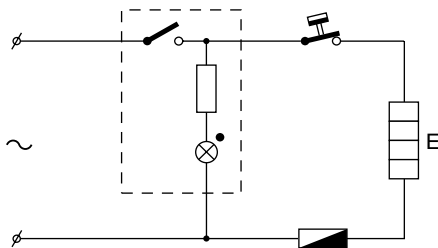

Philips Domestic Appliances and Personal Care

Service Manual

PRODUCT INFORMATION

- This product meets the requirements regarding interference suppression on radio and TV.
- After the product has been repaired, it should function properly and has to meet the safety requirements as officially laid down at this moment.

TECHNICAL INFORMATION

- Voltage : 230 V
- Frequency : 50 Hz
- Power consumption : 1100 W
- Contents jug : 1300 cc
- Coloursetting : Dutch blue/White
- Filter size : 1 x 4
- Thermostat switch-off temp : 140 ± 5 °C
- Fuse cut-off temp : 228 °C
- SAP coding : HD7444/52

DISASSEMBLY- AND RE-ASSEMBLY ADVISE

- No specific issues.

REPAIR INSTRUCTION

- **Electrical circuit**
When the appliance does not work, check the electrical circuit. If the thermal fuse or thermostat prove defective, the complete pump unit has to be replaced.
- **De-scaling**
If the water system is nearly or less clogged by scale then operate the coffeemaker a few times with vinegar or with a 10-15% solution of either vinegar-acid, citric acid or tartar acid, into cold tap water.
Do not use other de-scaling agents as these may harm the appliance.
If this procedure does not restore the function, then switch off the coffeemaker when the acid has passed through during approximately. 3 min. Keep the appliance in this condition overnight and continue/repeat the cleaning operation. After the de-scaling procedure, operate the coffeemaker twice with tap water in order to rinse away any residual substances.