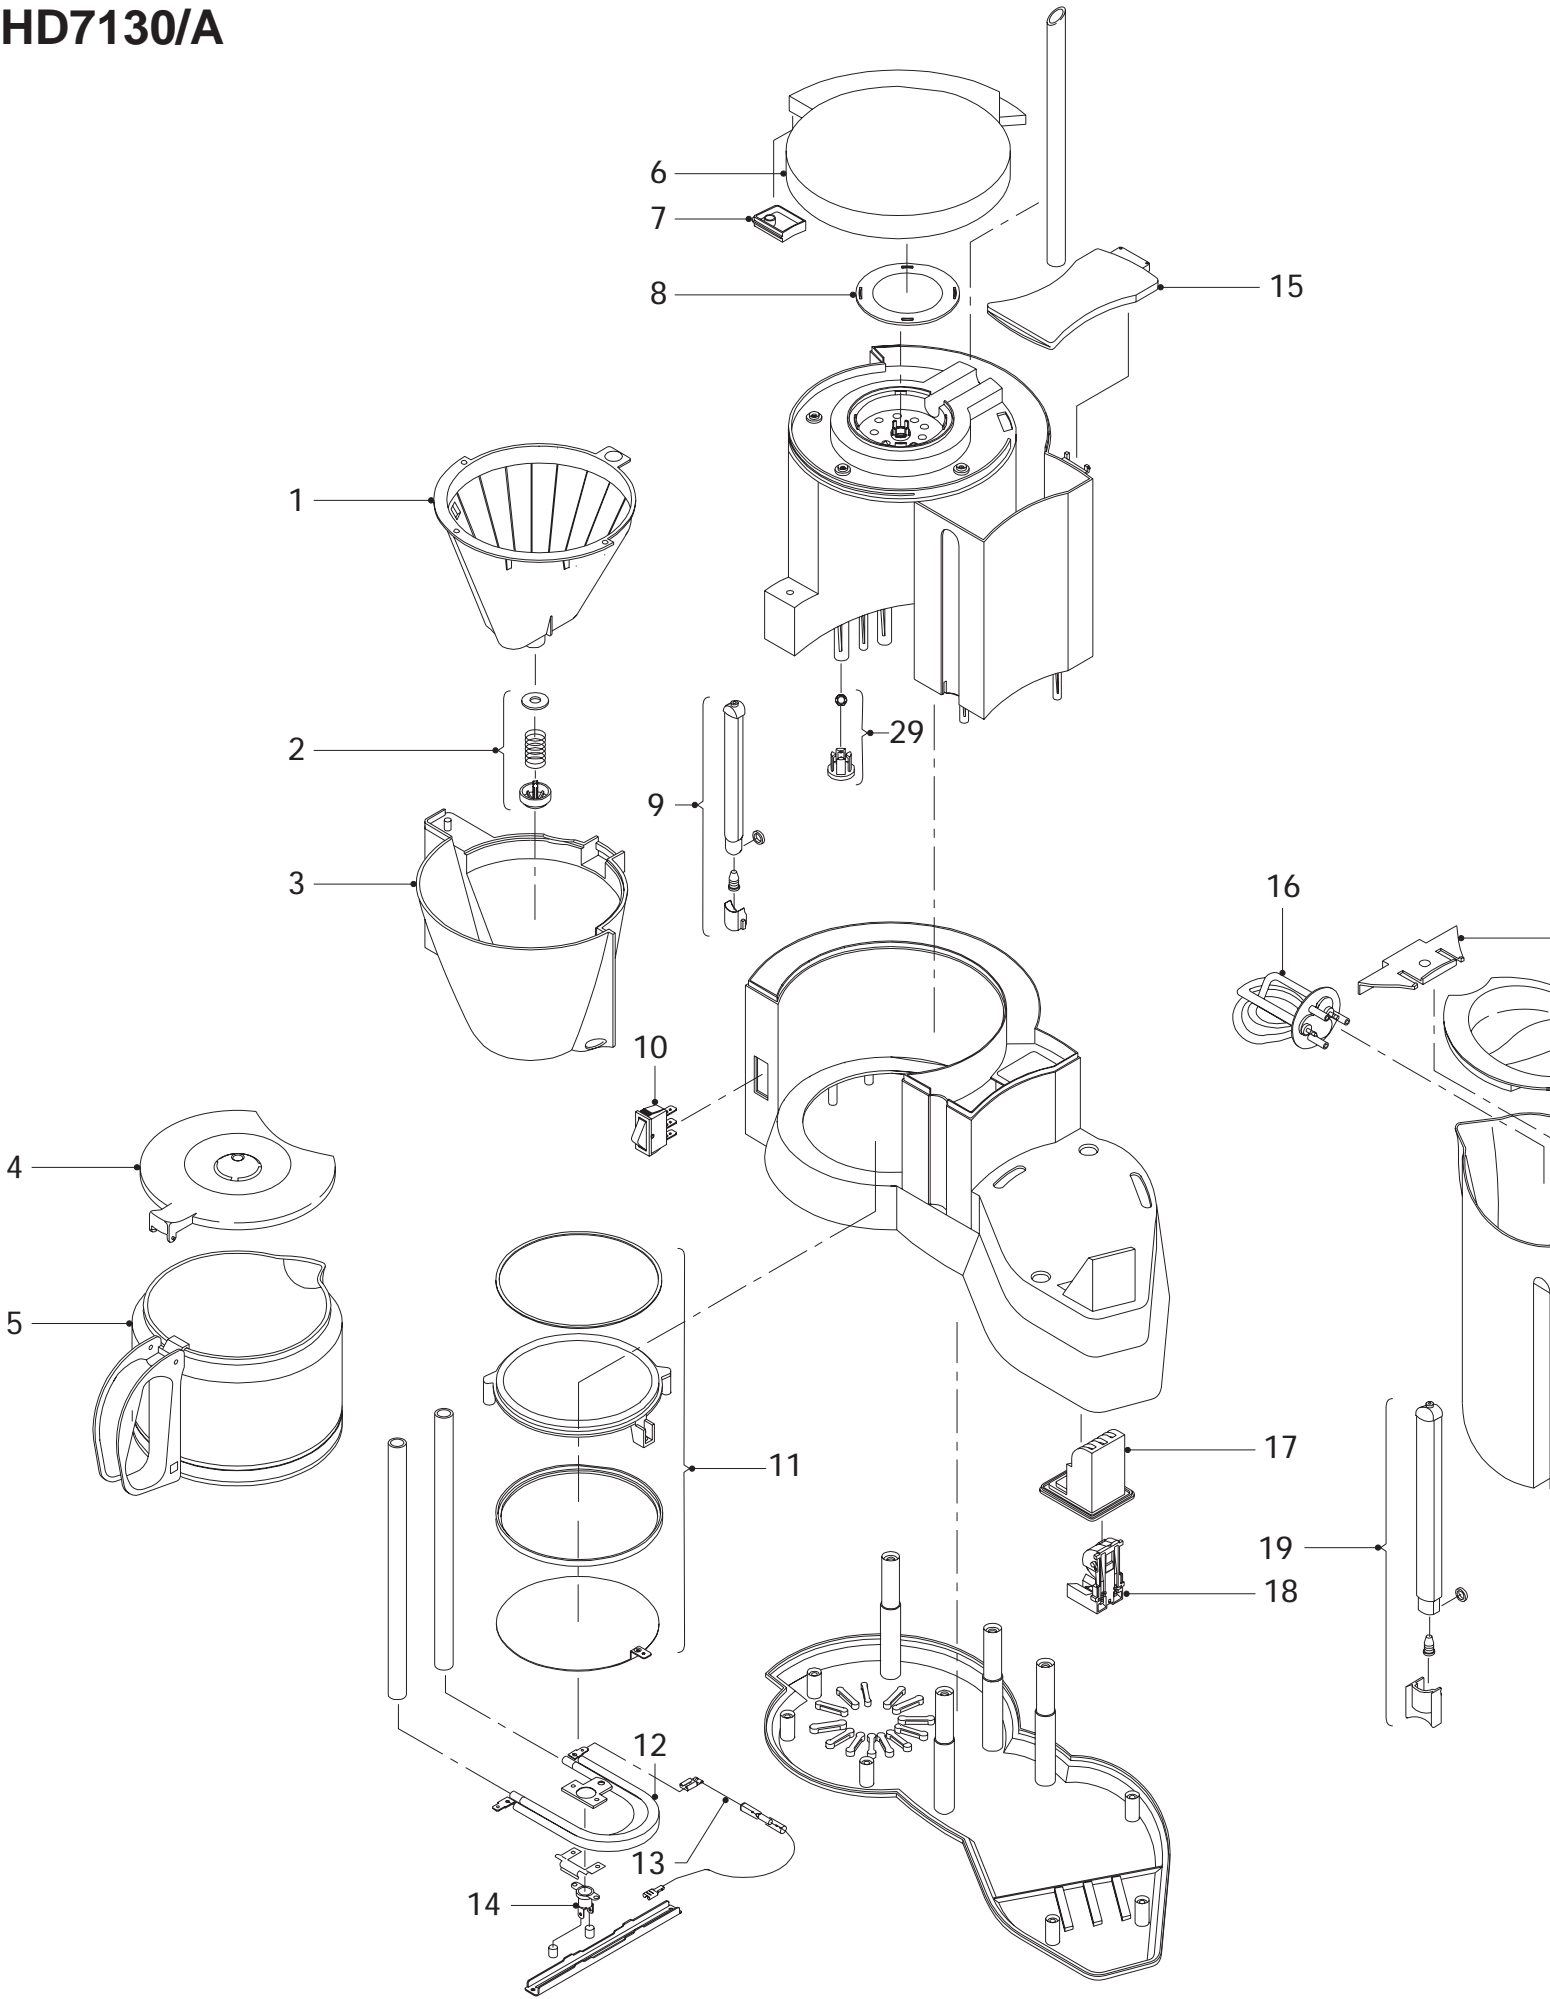

Combi coffeemaker and kettle HD7130/A

Service
Service
Service

Domestic Appliances and Personal Care

Service Manual

MSH-coding 8827 130 0000

PRODUCT INFORMATION

Voltage	: 100, 120, 220-240 V
Frequency	: 50-60 Hz
Power consumption	: 1450 W (kettle)
	: 850 W (coffeemaker)
Contents kettle	: 1700 cc
Contents jug	: 1200 cc
Coloursetting	: white

HD7130/A

1	4822 480 10165	Filter (incl. item 2)	white
2	4822 360 10282	Dripstop	
3	4822 256 10351	Filter holder	white
4	4822 442 00846	Jug lid	white
5	4822 418 10223	Jug 1200 cc	white
6	4822 442 00847	Cover	white
9	4822 530 10383	Waterindicator unit	
10	4822 276 13856	Switch 220-250V	white
11	4822 466 11492	Hotplate set	
12	4822 259 10238	Element unit 850W	220-230V 1)
13	4822 252 11233	Fuse unit 216°C	220-250V
14	4822 282 10311	Thermostat	220-250V
15	4822 442 00848	Tank lid	white
16	4822 259 10239	Element 1450W	220-240V
17	4822 462 10904	Connector housing	
18	4822 265 10934	Connector	
19	4822 530 10384	Waterindicator set (kettle)	2)
21	4822 442 00849	Lid complete	white 2)
22	4822 134 10081	Lamp unit	220-250V 2)
24	4822 532 12781	Sealing ring	2)
27	4822 381 11854	Lens	orange 2)
28	4822 442 00851	Back cover	white 2)
29	4822 360 10283	Valve unit	

Notes:

- 1) Included fuse 13 and thermostat 14
- 2) Commercial trade number of the complete waterkettle: HD7131