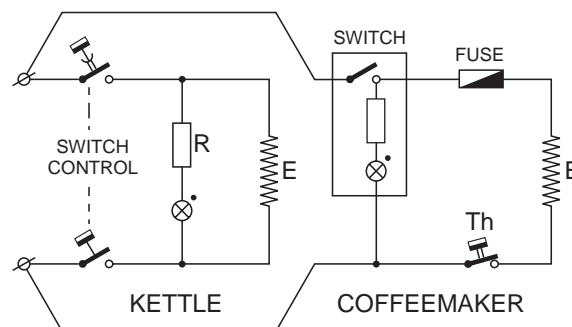

If this procedure does not restore the function, then switch off the coffeemaker when the acid has passed through during appr. 3 min. Keep the appliance in this condition overnight and continue/repeat the cleaning operation. After the de-scaling procedure, operate the coffeemaker twice with tap water in order to rinse away any residual substances.