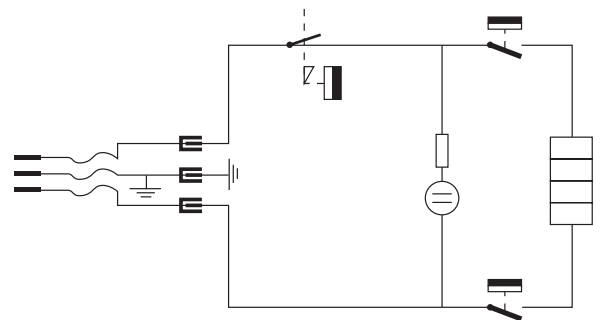

Service
Service
Service

Philips Domestic Appliances and Personal Care

Service Manual

SAP coding HD 4653/41

PRODUCT INFORMATION

Voltage	: 110 V, 120 V, 220 - 240 V
Frequency	: 50 - 60 Hz
Power consumption	: 1500 W, 2000 - 2400 W
Coloursetting	: Misty celadon / icicle blue
Contents	: 100 - 1700 cc