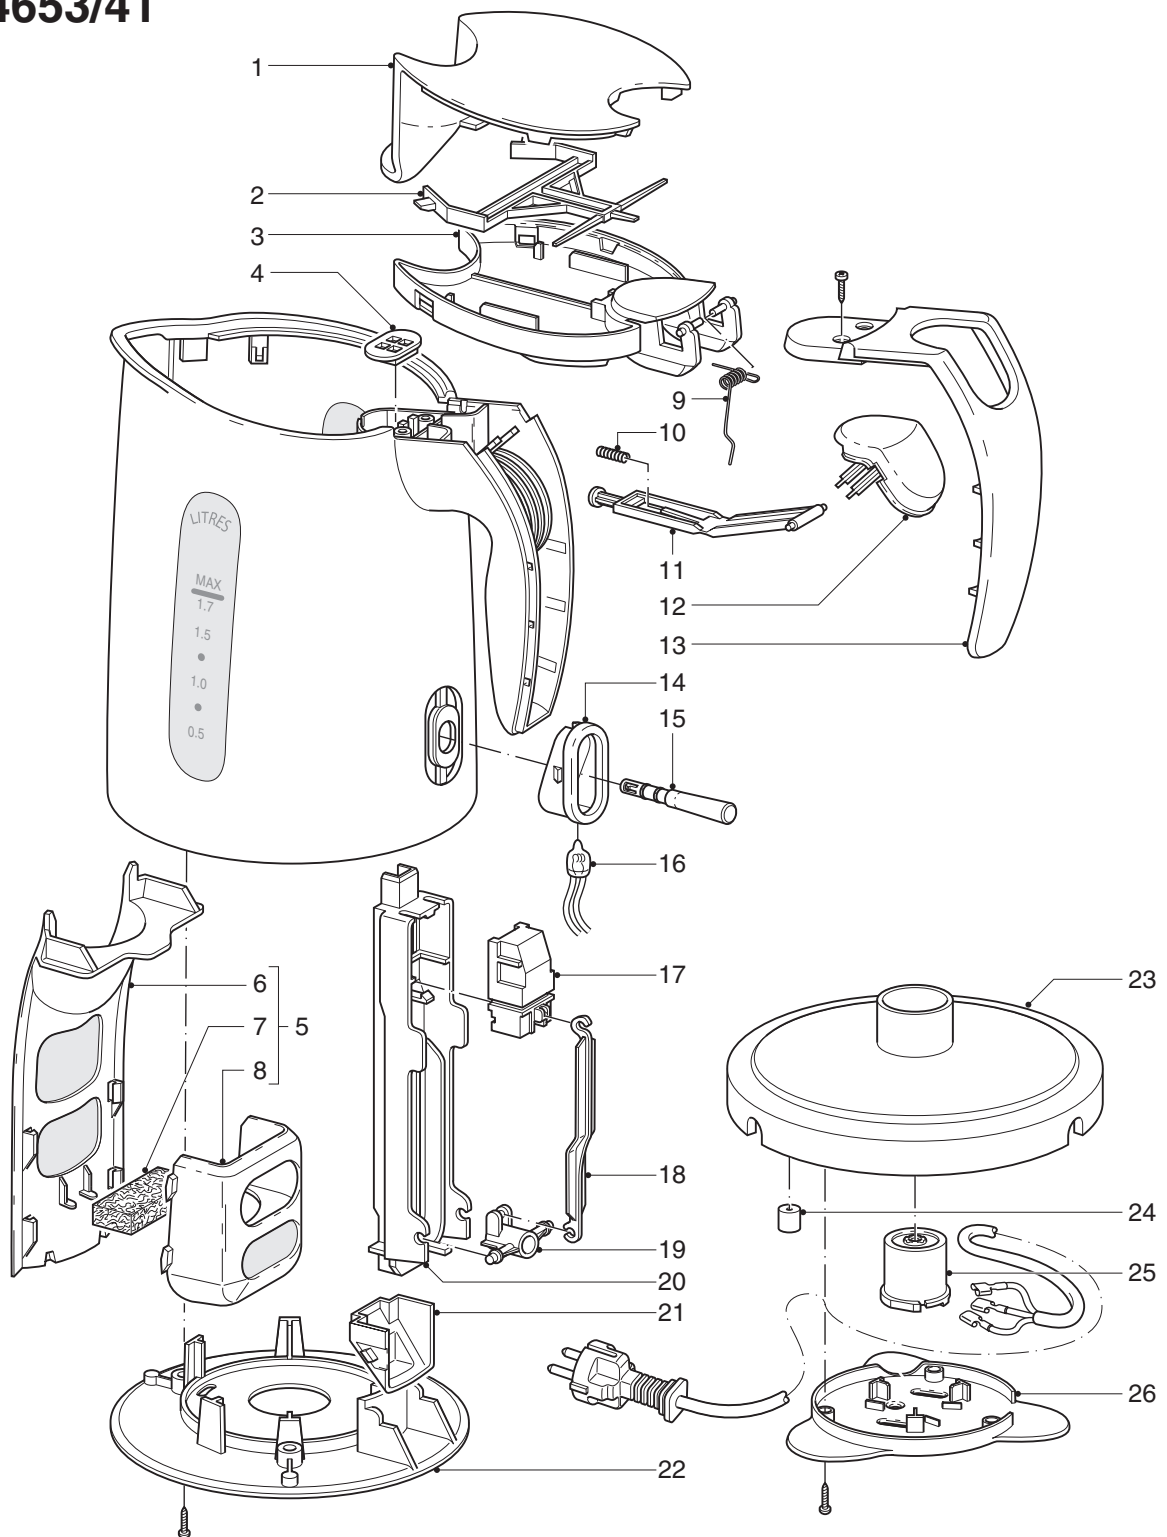

HD 4653/41

Pos	Description		Service code
1	Lid upper	icicle blue	4213 247 49320
2	Lid latch	vapour dusk	4213 247 49200
3	Lid lower	misty celadon	4213 247 49330
4	Plug		4213 247 49560
5	Filter assy	HD 4976 1.7 L	4213 263 34350
6	Filter	white 1.7 L	4213 248 40580
7	Scale collector		4213 240 11280
8	Filter basket	white	4213 248 40590
9	Latch spring		4213 240 11270
10	Lid spring		4213 240 11260
11	Latch actuator	vapour dusk	4213 247 49210
12	Release button	icicle blue	4213 247 49340
13	Handle cover	misty celadon	4213 247 49290
14	Light guide		4213 247 49250

Pos	Description		Service code
15	Switch lever		4213 263 30360
16	Lamp assy	220-240 V	4213 263 33620
	Lamp assy	110-120 V	4213 263 33660
17	Steam switch	Z5	4213 258 93880
18	Switch linkage	1.7 Litre	4213 247 49730
19	Switch actuator		4213 247 49240
20	Steamguide		4213 247 49230
21	Shield		4213 247 49670
22	Element cover	misty celadon	4213 247 49310
23	Base upper	icicle blue	4213 247 49350
24	Foot		4213 247 05250
25	Connector socket	CS4	4213 258 93380
26	Base lower	naturel	4213 247 48770