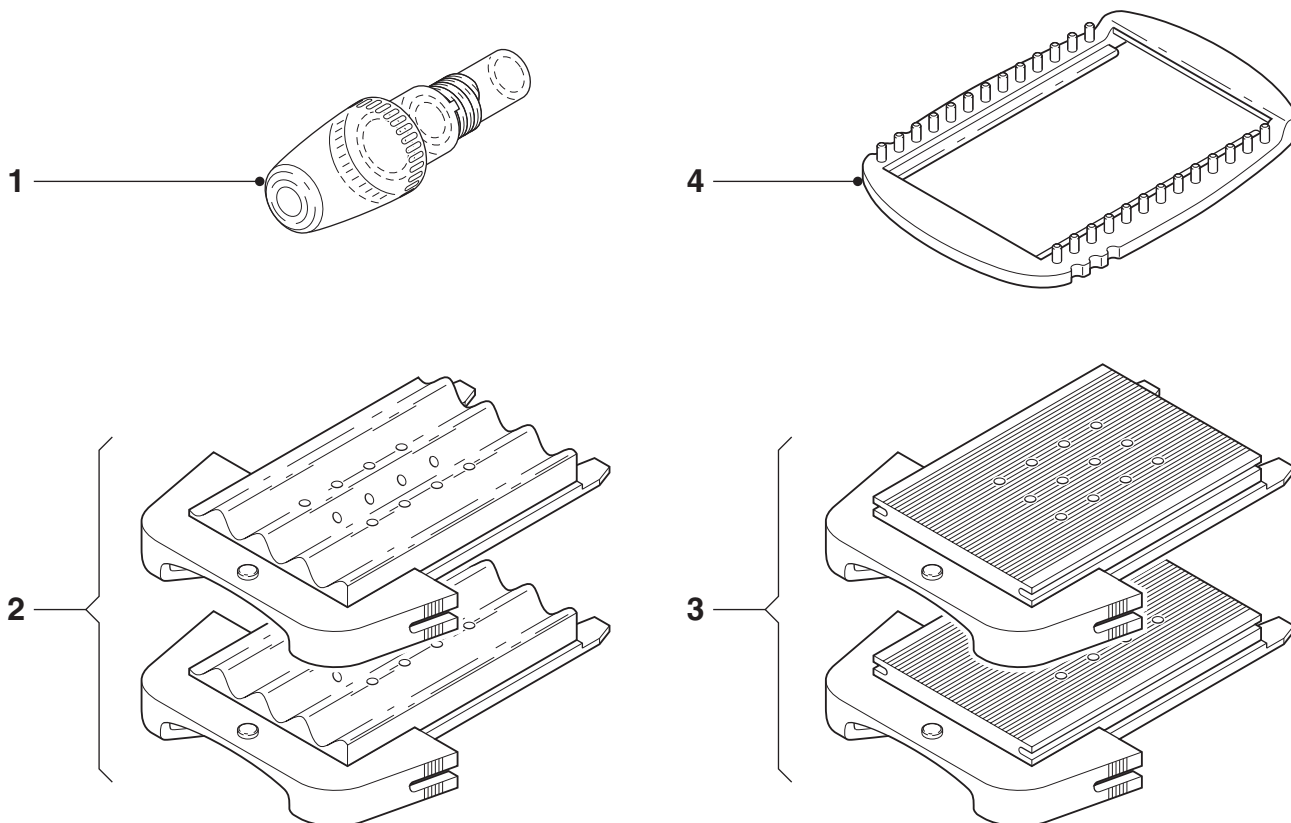

Philips Domestic Appliances and Personal Care

Service Manual

PRODUCT INFORMATION

Element	: PTC
Voltage	: 100 - 240 V; 50 - 60 Hz
Power consumption	: 25 Watts
Cord length	: 1.8 meters
Colours	: Aqua grey
Heating up time	: approx. 10 minutes
Features	: Fixed plates for beautiful straight hairstyle. Cool tip water reservoir, The air crimper will automatically give off steam, when the handles are pressed together. Hanging loop. Ready dot, will change colour to indicate that the appliance is ready for use.

Product meets the requirements regarding interference suppression on radio and TV.

SPARE PARTS

General :

For this air styler **only the the mentioned below components** will be available in the after sales period.

Pos	Description	Service code
1	Water reservoir	9965 000 14761
2	Set of crimping plates	9965 000 14762
3	Set of micro-glide plates	9965 000 14763
4	Removable comb	9965 000 14764