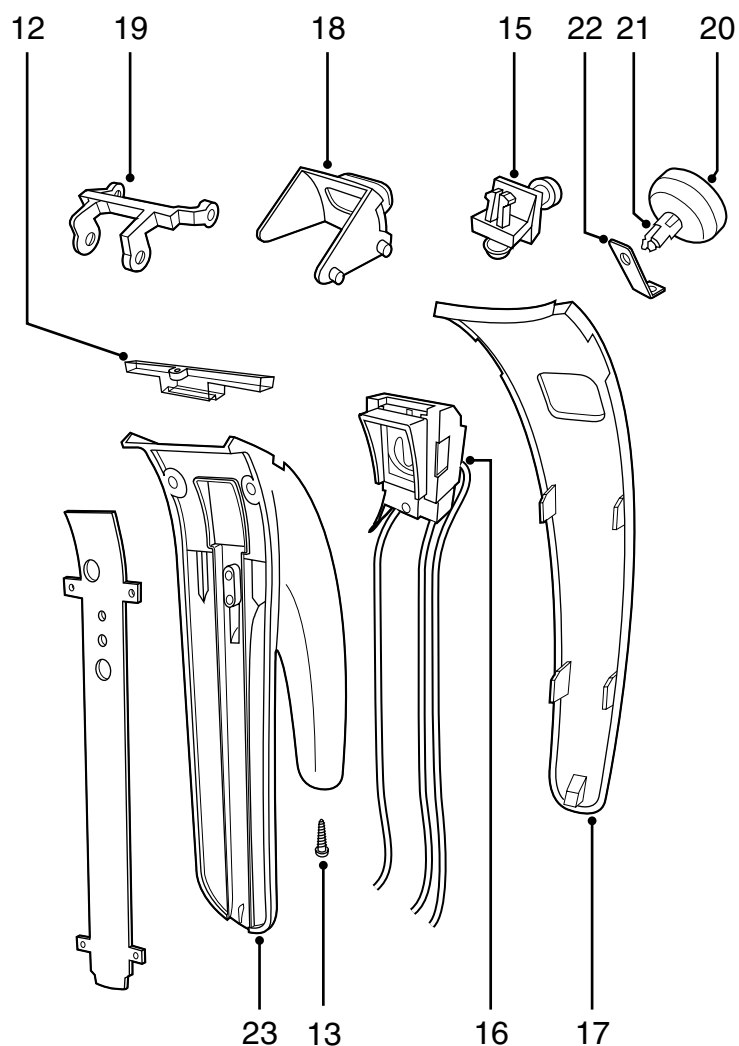

Service
Service
Service

Domestic Appliances and Personal Care

Service Manual

PRODUCT INFORMATION

SAP coding HD 4660

- Voltage : 220-240V
- Frequency : 50-60 Hz
- Power consumption : 2000-2400W flat element
- Coloursetting : Stainless steel/lilac
- Contents : 1700 cc
- Sounding : Boil ready signal
- Lamp : Neon power indicator

DISASSEMBLY

- Remove screw underside handle (1).
- Push up handle cover (2).
- For take out handle cover turn handle cover upwards.
- Take out:
 - Steam chimney
 - Switch button assy
 - Bell + bell holder
 - Screw + spring + spring mount

FOR REPLACE STEAMSWITCH

- Remove screw (3x) inside jug.
- Remove screw from steamswitch.

- Pull handle out of the lid flange (1).
- Push up the handle (2).

HD 4660/A

1	9965 000 03764	Lid assy	blue
2	9965 000 03768	Filter	
3	9965 000 03769	Heater seal	
4	9965 000 03770	Heating element X4 control	
5	9965 000 03771	Clamping plate	
6	9965 000 04325	Jug base	
7	9965 000 03772	Upper base	
8	9965 000 03773	Plug	
9	9965 000 03774	Lower base	
10	9965 000 03775	Rubber foot	
11	9965 000 03776	Cord set	EU
-	9965 000 04080	Cord set	UK
12	9965 000 03777	Steam chimney	
13	9965 000 03789	Screw (1,6 x 10)	
14	9965 000 03791	Water indicator kit	
15	9965 000 03779	Spring mount assy	
16	9965 000 03781	Steam switch assy	
17	9965 000 03782	Handle cover	
18	9965 000 03783	Switch button assy	
19	9965 000 03784	Switch link	
20	9965 000 03785	Bell	
21	9965 000 03786	Bell holder	
22	9965 000 03787	Bell support link	
23	9965 000 03788	Handle	
***	4222 001 91730	DFU	GBR/FRA/ESP/DEU ITA/PRT/TUR/NLD