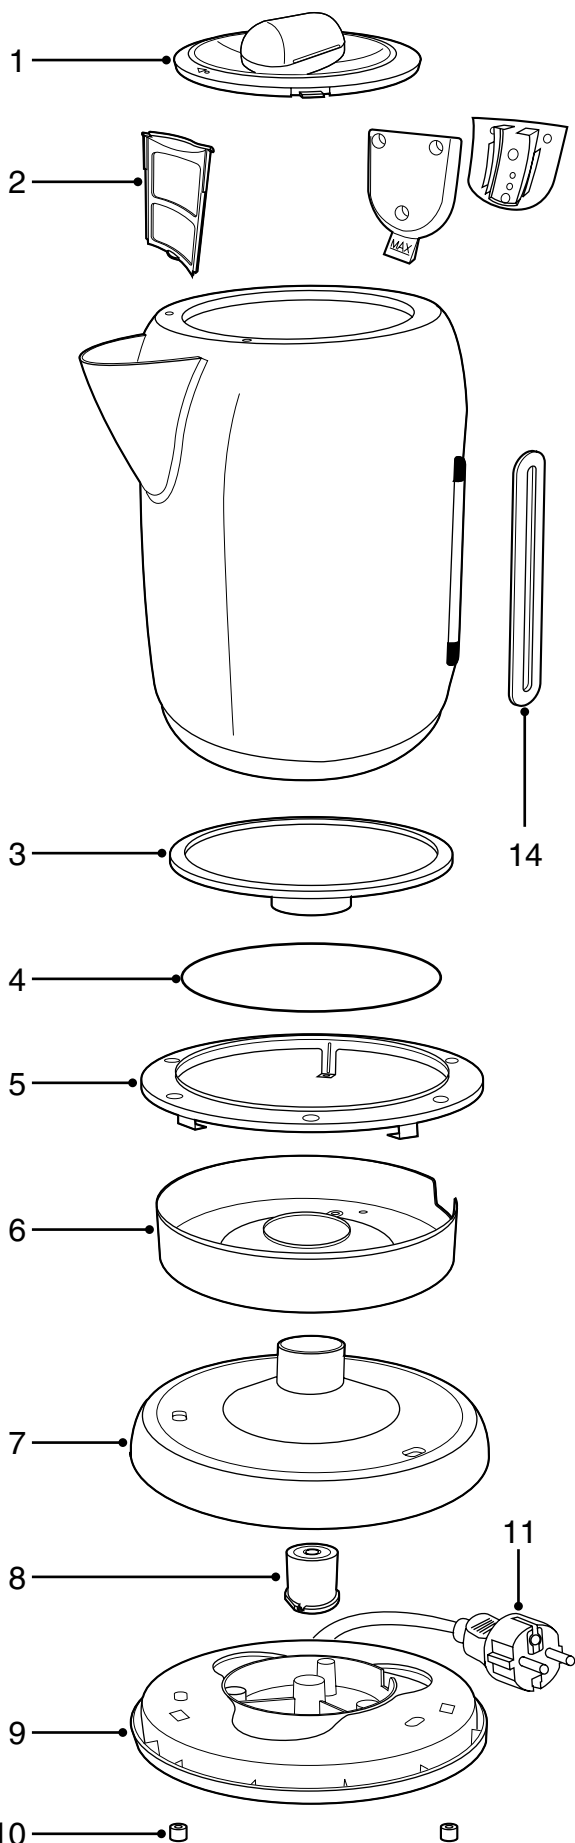

Service
Service
Service

Domestic Appliances and Personal Care

Service Manual

PRODUCT INFORMATION

SAP coding HD 4660

- Voltage : 220-240V
- Frequency : 50-60 Hz
- Power consumption : 2000-2400W flat element
- Coloursetting : Stainless steel/lilac
- Contents : 1700 cc
- Sounding : Boil ready signal
- Lamp : Neon power indicator

DISASSEMBLY

- Remove screw underside handle (1).
- Push up handle cover (2).
- For take out handle cover turn handle cover upwards.
- Take out:
 - Steam chimney
 - Switch button assy
 - Bell + bell holder
 - Screw + spring + spring mount

FOR REPLACE STEAMSWITCH

- Remove screw (3x) inside jug.
- Remove screw from steamswitch.

- Pull handle out of the lid flange (1).
- Push up the handle (2).

HD 4660/A

1	9965 000 03764	Lid assy	blue
2	9965 000 03768	Filter	
3	9965 000 03769	Heater seal	
4	9965 000 03770	Heating element X4 control	
5	9965 000 03771	Clamping plate	
6	9965 000 04325	Jug base	
7	9965 000 03772	Upper base	
8	9965 000 03773	Plug	
9	9965 000 03774	Lower base	
10	9965 000 03775	Rubber foot	
11	9965 000 03776	Cord set	EU
-	9965 000 04080	Cord set	UK
12	9965 000 03777	Steam chimney	
13	9965 000 03789	Screw (1,6 x 10)	
14	9965 000 03791	Water indicator kit	
15	9965 000 03779	Spring mount assy	
16	9965 000 03781	Steam switch assy	
17	9965 000 03782	Handle cover	
18	9965 000 03783	Switch button assy	
19	9965 000 03784	Switch link	
20	9965 000 03785	Bell	
21	9965 000 03786	Bell holder	
22	9965 000 03787	Bell support link	
23	9965 000 03788	Handle	
***	4222 001 91730	DFU	GBR/FRA/ESP/DEU ITA/PRT/TUR/NLD