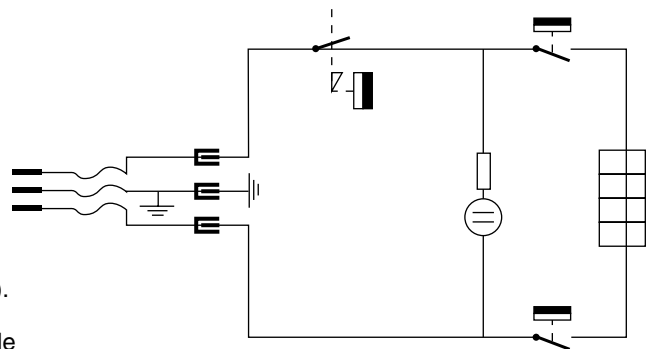

Service
Service
Service

Domestic Appliances and Personal Care

Service Manual

PRODUCT INFORMATION

SAP coding HD 4660

- Voltage : 220-240V
- Frequency : 50-60 Hz
- Power consumption : 2000-2400W flat element
- Coloursetting : Stainless steel/lilac
- Contents : 1700 cc
- Sounding : Boil ready signal
- Lamp : Neon power indicator

DISASSEMBLY

- Remove screw underside handle (1).
- Push up handle cover (2).
- For take out handle cover turn handle cover upwards.
- Take out:
 - Steam chimney
 - Switch button assy
 - Bell + bell holder
 - Screw + spring + spring mount

FOR REPLACE STEAMSWITCH

- Remove screw (3x) inside jug.
- Remove screw from steamswitch.

- Pull handle out of the lid flange (1).
- Push up the handle (2).

HD 4660/A

1	9965 000 03764	Lid assy	blue
2	9965 000 03768	Filter	
3	9965 000 03769	Heater seal	
4	9965 000 03770	Heating element X4 control	
5	9965 000 03771	Clamping plate	
6	9965 000 04325	Jug base	
7	9965 000 03772	Upper base	
8	9965 000 03773	Plug	
9	9965 000 03774	Lower base	
10	9965 000 03775	Rubber foot	
11	9965 000 03776	Cord set	EU
-	9965 000 04080	Cord set	UK
12	9965 000 03777	Steam chimney	
13	9965 000 03789	Screw (1,6 x 10)	
14	9965 000 03791	Water indicator kit	
15	9965 000 03779	Spring mount assy	
16	9965 000 03781	Steam switch assy	
17	9965 000 03782	Handle cover	
18	9965 000 03783	Switch button assy	
19	9965 000 03784	Switch link	
20	9965 000 03785	Bell	
21	9965 000 03786	Bell holder	
22	9965 000 03787	Bell support link	
23	9965 000 03788	Handle	
***	4222 001 91730	DFU	GBR/FRA/ESP/DEU ITA/PRT/TUR/NLD