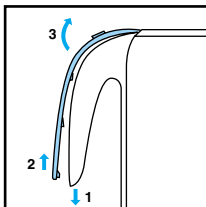

Service
Service
Service

Domestic Appliances and Personal Care

Service Manual

PRODUCT INFORMATION

SAP coding HD 4660

- Voltage : 220-240V
- Frequency : 50-60 Hz
- Power consumption : 2000-2400W flat element
- Coloursetting : Stainless steel/lilac
- Contents : 1700 cc
- Sounding : Boil ready signal
- Lamp : Neon power indicator

DISASSEMBLY

- Remove screw underside handle (1).
- Push up handle cover (2).
- For take out handle cover turn handle cover upwards.
- Take out:
 - Steam chimney
 - Switch button assy
 - Bell + bell holder
 - Screw + spring + spring mount

FOR REPLACE STEAMSWITCH

- Remove screw (3x) inside jug.
- Remove screw from steamswitch.

- Pull handle out of the lid flange (1).
- Push up the handle (2).

HD 4660/A

1	9965 000 03764	Lid assy	blue
2	9965 000 03768	Filter	
3	9965 000 03769	Heater seal	
4	9965 000 03770	Heating element X4 control	
5	9965 000 03771	Clamping plate	
6	9965 000 04325	Jug base	
7	9965 000 03772	Upper base	
8	9965 000 03773	Plug	
9	9965 000 03774	Lower base	
10	9965 000 03775	Rubber foot	
11	9965 000 03776	Cord set	EU
-	9965 000 04080	Cord set	UK
12	9965 000 03777	Steam chimney	
13	9965 000 03789	Screw (1,6 x 10)	
14	9965 000 03791	Water indicator kit	
15	9965 000 03779	Spring mount assy	
16	9965 000 03781	Steam switch assy	
17	9965 000 03782	Handle cover	
18	9965 000 03783	Switch button assy	
19	9965 000 03784	Switch link	
20	9965 000 03785	Bell	
21	9965 000 03786	Bell holder	
22	9965 000 03787	Bell support link	
23	9965 000 03788	Handle	
***	4222 001 91730	DFU	GBR/FRA/ESP/DEU ITA/PRT/TUR/NLD