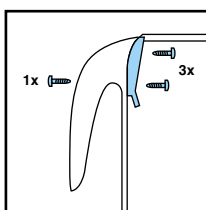

Service
Service
Service

Domestic Appliances and Personal Care

Service Manual

PRODUCT INFORMATION

SAP coding HD 4660

- Voltage : 220-240V
- Frequency : 50-60 Hz
- Power consumption : 2000-2400W flat element
- Coloursetting : Stainless steel/lilac
- Contents : 1700 cc
- Sounding : Boil ready signal
- Lamp : Neon power indicator

DISASSEMBLY

- Remove screw underside handle (1).
- Push up handle cover (2).
- For take out handle cover turn handle cover upwards.
- Take out:
 - Steam chimney
 - Switch button assy
 - Bell + bell holder
 - Screw + spring + spring mount

FOR REPLACE STEAMSWITCH

- Remove screw (3x) inside jug.
- Remove screw from steamswitch.

- Pull handle out of the lid flange (1).
- Push up the handle (2).

HD 4660/A

1	9965 000 03764	Lid assy	blue
2	9965 000 03768	Filter	
3	9965 000 03769	Heater seal	
4	9965 000 03770	Heating element X4 control	
5	9965 000 03771	Clamping plate	
6	9965 000 04325	Jug base	
7	9965 000 03772	Upper base	
8	9965 000 03773	Plug	
9	9965 000 03774	Lower base	
10	9965 000 03775	Rubber foot	
11	9965 000 03776	Cord set	EU
-	9965 000 04080	Cord set	UK
12	9965 000 03777	Steam chimney	
13	9965 000 03789	Screw (1,6 x 10)	
14	9965 000 03791	Water indicator kit	
15	9965 000 03779	Spring mount assy	
16	9965 000 03781	Steam switch assy	
17	9965 000 03782	Handle cover	
18	9965 000 03783	Switch button assy	
19	9965 000 03784	Switch link	
20	9965 000 03785	Bell	
21	9965 000 03786	Bell holder	
22	9965 000 03787	Bell support link	
23	9965 000 03788	Handle	
***	4222 001 91730	DFU	GBR/FRA/ESP/DEU ITA/PRT/TUR/NLD